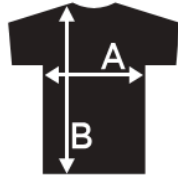

## Brossard women's full zip fleece jacket

### sizing

(XS-XXL)

Size:	XS	S	M	L	XL	XXL
<b>A</b>	42	45	48	51	54	57
<b>B</b>	63	64,5	66	67,5	69	70,5

Measurement 'A' 1/2 chest (measured 2 cm from armpit)

Measurement 'B' center back length

Note: On wearable items a tolerance is applicable