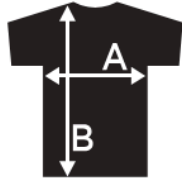

Brossard men's full zip fleece jacket

sizing

(XS-XXXL)

	XS	S	M	L	XL	XXL	XXXL
A	48	51	54	57	60	63	66
B	67	68,5	70	71,5	73	74,5	76

Measurement 'A' 1/2 chest (measured 2 cm from armpit)

Measurement 'B' center back length