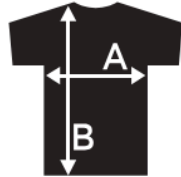

Pallas men's insulated bodywarmer

sizing

(XS-XXXL)

size	XS	S	M	L	XL	XXL	XXXL
A	51	54	57	60	63	66	69
B	65,5	67	68,5	70	71,5	73	74,5

Measurement 'A': 1/2 chest (measured 2 cm from armpit)

Measurement 'B' center back length