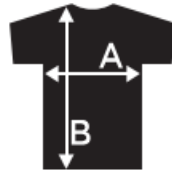

## Heros Short Sleeve Tee Shirt

### sizing

(XXS-XXXXXL)

size	XXS	XS	S	M	L	XL	2XL	3XL	4XL	5XL
<b>A</b>	43	46	49	52	55	58	61	64	67	70
<b>B</b>	66,5	68	69,5	71	72,5	74	75,5	77	78,5	80

Measurement 'A': 1/2 chest (measured 2 cm from armpit)